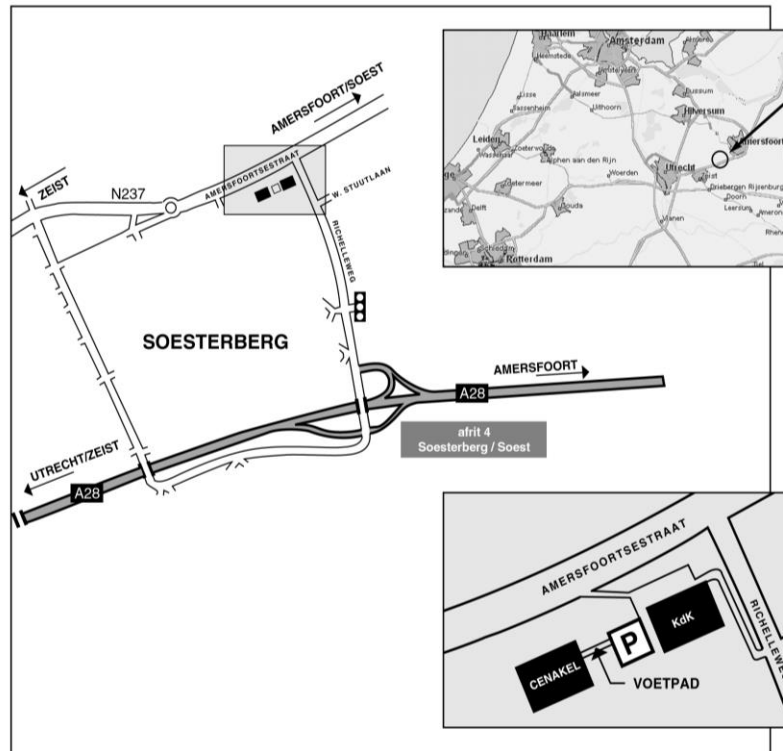

CONFERENTIEHOTEL KONTAKT DER KONTINENTEN

From Amersfoort: A28 motorway to Utrecht, exit 4 (Soest-Soesterberg), at the end turn right.

From Utrecht: A28 motorway to Utrecht, exit 4 (Soest-Soesterberg), at the end turn left.

You are now on the Richelleweg. Go straight on at the traffic lights, after 200 meters you will see the access road to Kontakt der Kontinenten on your left.

When using a navigation system please enter the following address: Richelleweg 13, 3769 AS Soesterberg